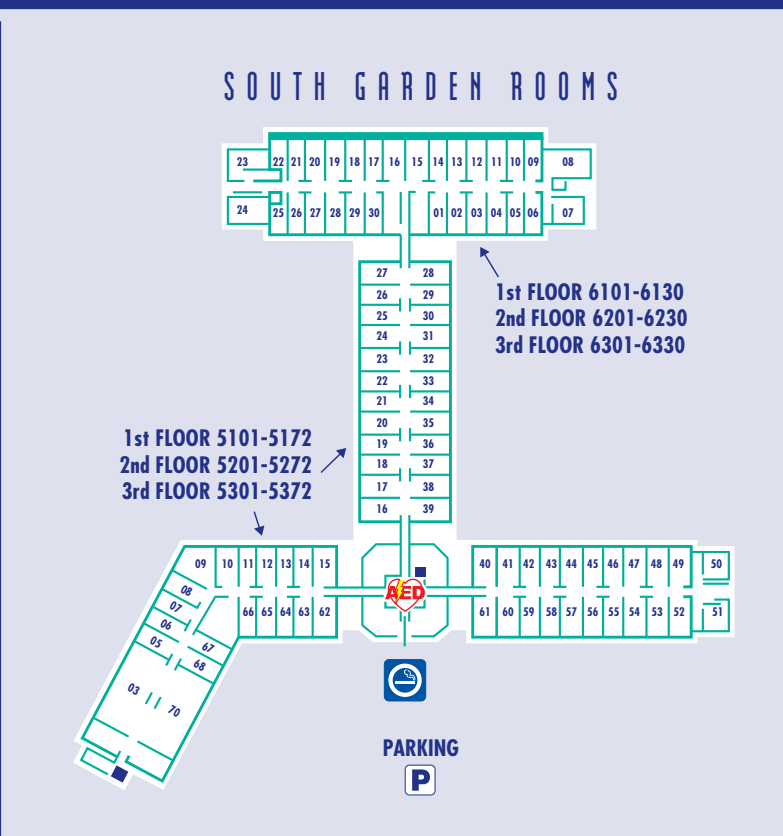

SOUTH GARDEN ROOMS

- 1st FLOOR 6101-6130
- 2nd FLOOR 6201-6230
- 3rd FLOOR 6301-6330

- 1st FLOOR 5101-5172
- 2nd FLOOR 5201-5272
- 3rd FLOOR 5301-5372

PARKING

ELEVATOR LOCATIONS

DESIGNATED SMOKING LOCATION