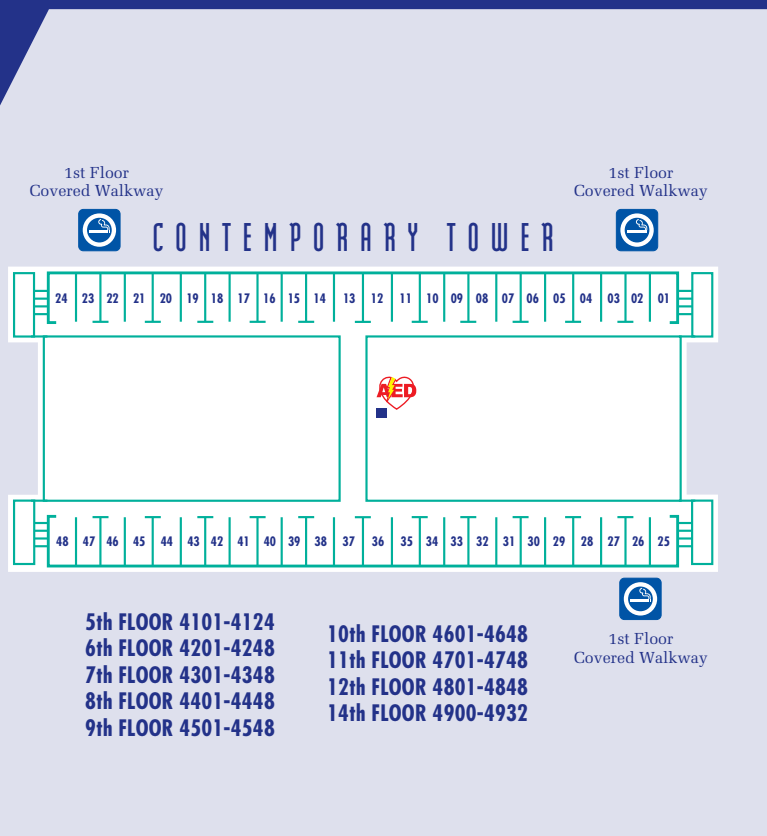

**1 Contemporary Tower**

**1st Floor**

- Lobby
- Food 'n Fun Center (Fast Food)
- Contemporary Grounds

**2nd Floor**

- Americas Level
- Meeting/Banquet Rooms
- Access to Convention Center

**3rd Floor**

- Olympiad Health Club
- Contemporary Salon

**4th Floor**

- Concourse Steakhouse
- Chef Mickey's Buffet
- Outer Rim Lounge
- Shops
- Arcade
- Access to Monorail
- Observation Deck
- Fireworks Viewing
- *Disney Vacation Club* Information Center

**15th Floor**

- 14 South Parking
- 15 Monorail Beam
- 16 Convention Center
- 17 Bus Stop
- 18 Disney's Magical Express Bus Stop
- Automated External Defibrillator

- 5th FLOOR 4101-4124
- 6th FLOOR 4201-4248
- 7th FLOOR 4301-4348
- 8th FLOOR 4401-4448
- 9th FLOOR 4501-4548

- 1st FLOOR 5101-5172
- 2nd FLOOR 5201-5272
- 3rd FLOOR 5301-5372

PARKING

ELEVATOR LOCATIONS

DESIGNATED SMOKING LOCATION